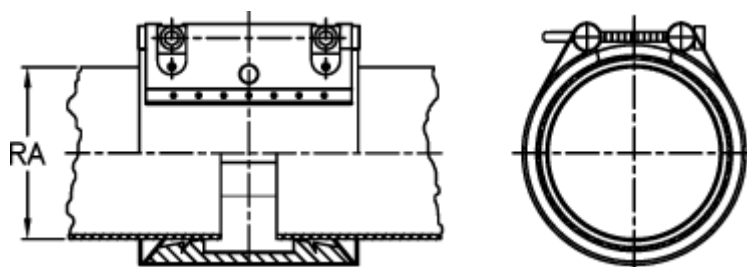

Data Sheet

Article number: 025748600189

Description: Norma Connect pipe coupling
GRIP E W5 Ø=189,0 NBR, 10 bar

Measures

Note = Kontakt os for yderligere informationer.

RA = 189